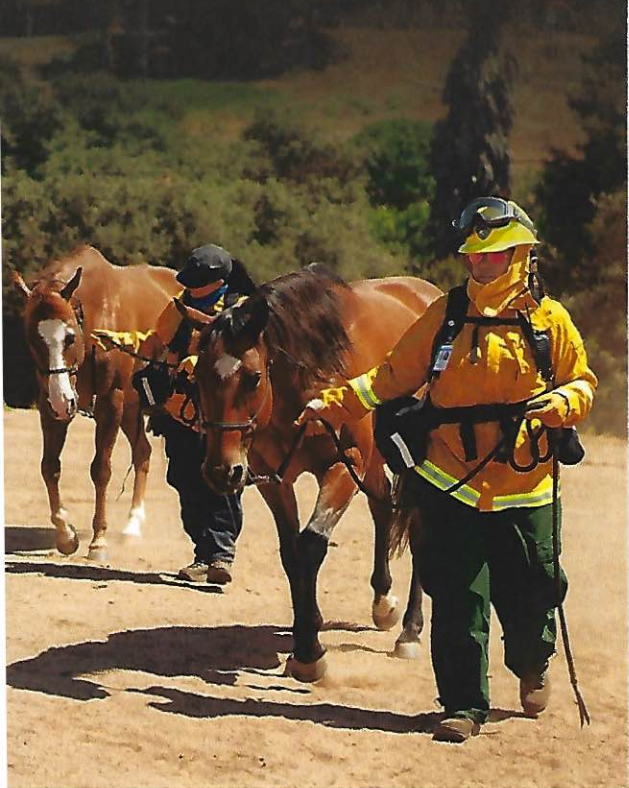

Emergency Response Team

A program of San Diego Humane Society's
Humane Law Enforcement Division

Our Mission:

Help communities prepare.

+

Provide lifesaving rescue services.

Emergency Response Team (ERT) is a professional group of 200 staff and volunteers who are highly trained to assist communities before, during and after disasters. We work closely with partners throughout San Diego County — including public safety entities, other nonprofits and individuals — to provide services that benefit both people and animals.

San Diego has had several of the most destructive wildfires in California history. We train to respond to all kinds of natural disasters, large- and small-scale accidents and other emergency situations.